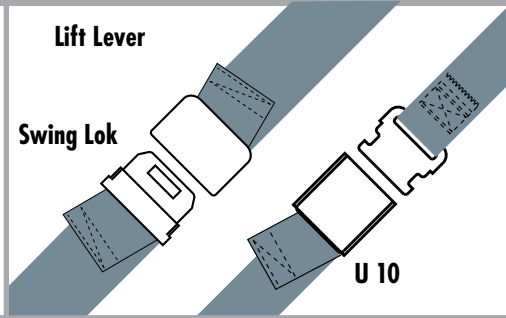

IMMI World Headquarters

18881 U.S. 31 North
Westfield, IN
46074-0408 USA
T: 866.765.5835
F: 317.896.2142

IMMI Ltd.

Unit 46, Colbourne Ave., Nelson Park
Cramlington
Northumberland NE 23 1WD
United Kingdom
T: + 44 (0) 1670 739 644
F: + 44 (0) 1670 739 647