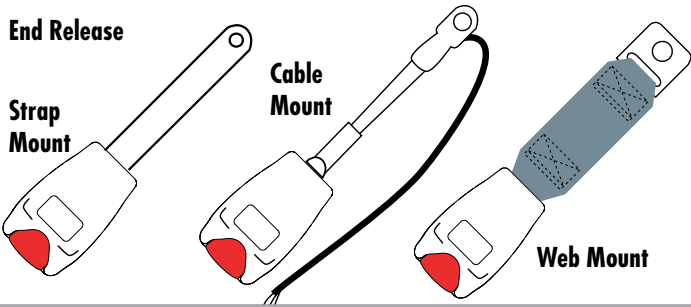

# Buckles

End release buckles may be used with cable, web or metal straps.

Buckles by IMMI® offer many options to accommodate various mounting requirements. All IMMI buckles have been engineered for durability and proven for industrial and military usage.

- Perform in harsh environments
- Meet North American and international seat belt specifications for on- and off-highway applications
- Electrical option integrates with machine safety systems
- Sealed electrical switches protect against moisture and dust
- Accommodate 2" and 3" IMMI retractors
- Cable, steel or web strap mounting options
- 4-point or 5-point configurations available